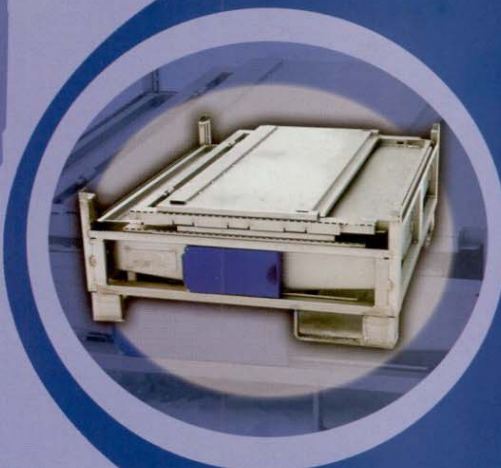

LC-CONTAINER

Foldable container with liner bag

GWS
FINNCONT

GWS FINNCONT OY
BOX 44, 34801 Virrat
FINLAND
tel. +358 3 485 411
fax. +358 3 485 4200

Finncont® LC - containers
provide a cost effective way of transportation

- light and durable stainless steel structure
- foldable, savings in transportation
- advantageous disposable liner bag, no washing needed

www.finncont.com

LC-CONTAINER

Foldable container with liner bag

GWS
FINNCONT

Finncont LC- container can be stacked five high in sea container and six high on trailer

Frame material	Stainless steel
Nominal volume	1000 liters
Weight (Tare)	155 kg
Measures, erected	1200 x 1000 x 1234 mm
Measures, folded	1200 x 1000 x 449 mm
Stackable max. full	1 + 2 pieces
Max. specific gravity of substance	1,5 kg / dm ³
Liner bag*	Material according to application
*Bottom discharge 2" BSP connection or integrated 2" butterfly valve	
*Filling connection: 2" or 3" BSP connection	

Loading examples, quantity of folded LC - containers:

- 40' DC sea container 105 pieces
- 20' DC sea container 50 pieces
- Euro trailer 156 pieces

Features:

- sight glass
- connections can be sealed
- document pocket
- side opening for installation of liner bag
- lockable protection cover for bottom discharge valve
- can be handled with forklift from all four sides