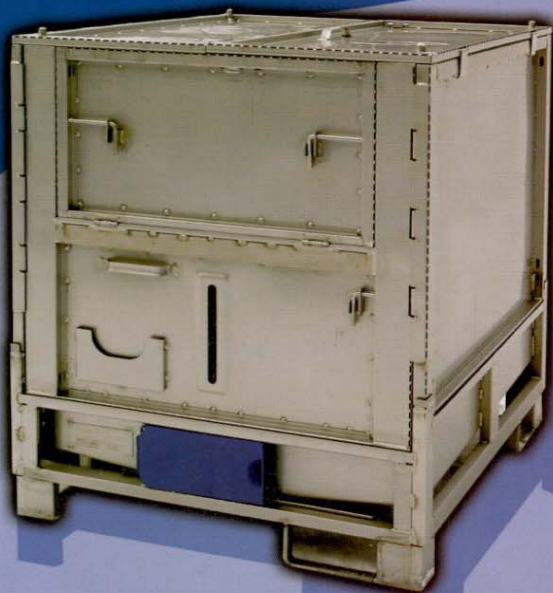

LC-CONTAINER

Foldable container with liner bag

GWS
FINNCONT

GWS FINNCONT OY
BOX 44, 34801 Virrat
FINLAND
tel. +358 3 485 411
fax. +358 3 485 4200

Finncont® LC - containers
provide a cost effective way of transportation

- light and durable stainless steel structure
- foldable, savings in transportation
- advantageous disposable liner bag, no washing needed

www.finncont.com

LC-CONTAINER

Foldable container with liner bag

GWS
FINNCONT

Finncont LC- container can be stacked five high in sea container and six high on trailer

Frame material	Stainless steel
Nominal volume	1000 liters
Weight (Tare)	155 kg
Measures, erected	1200 x 1000 x 1234 mm
Measures, folded	1200 x 1000 x 449 mm
Stackable max. full	1 + 2 pieces
Max. specific gravity of substance	1,5 kg / dm ³
Liner bag*	Material according to application
*Bottom discharge 2" BSP connection or integrated 2" butterfly valve	
*Filling connection: 2" or 3" BSP connection	

Loading examples, quantity of folded LC - containers:

- 40' DC sea container 105 pieces
- 20' DC sea container 50 pieces
- Euro trailer 156 pieces

Features:

- sight glass
- connections can be sealed
- document pocket
- side opening for installation of liner bag
- lockable protection cover for bottom discharge valve
- can be handled with forklift from all four sides